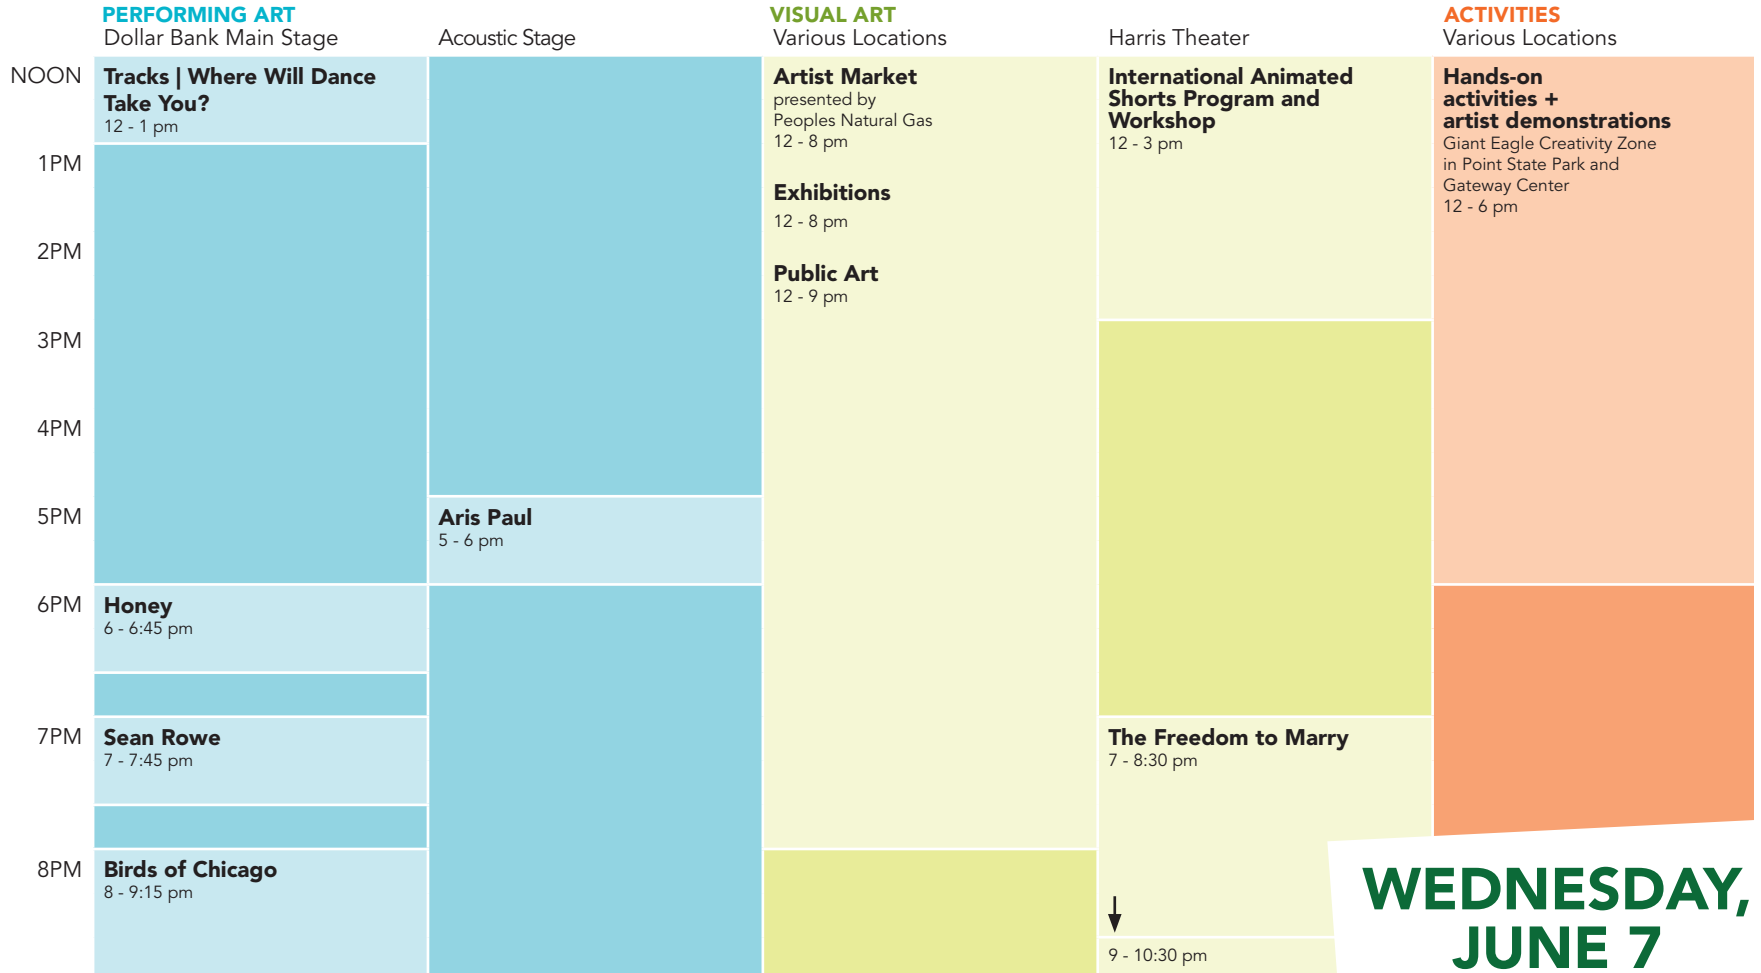

**WEDNESDAY,
JUNE 7**