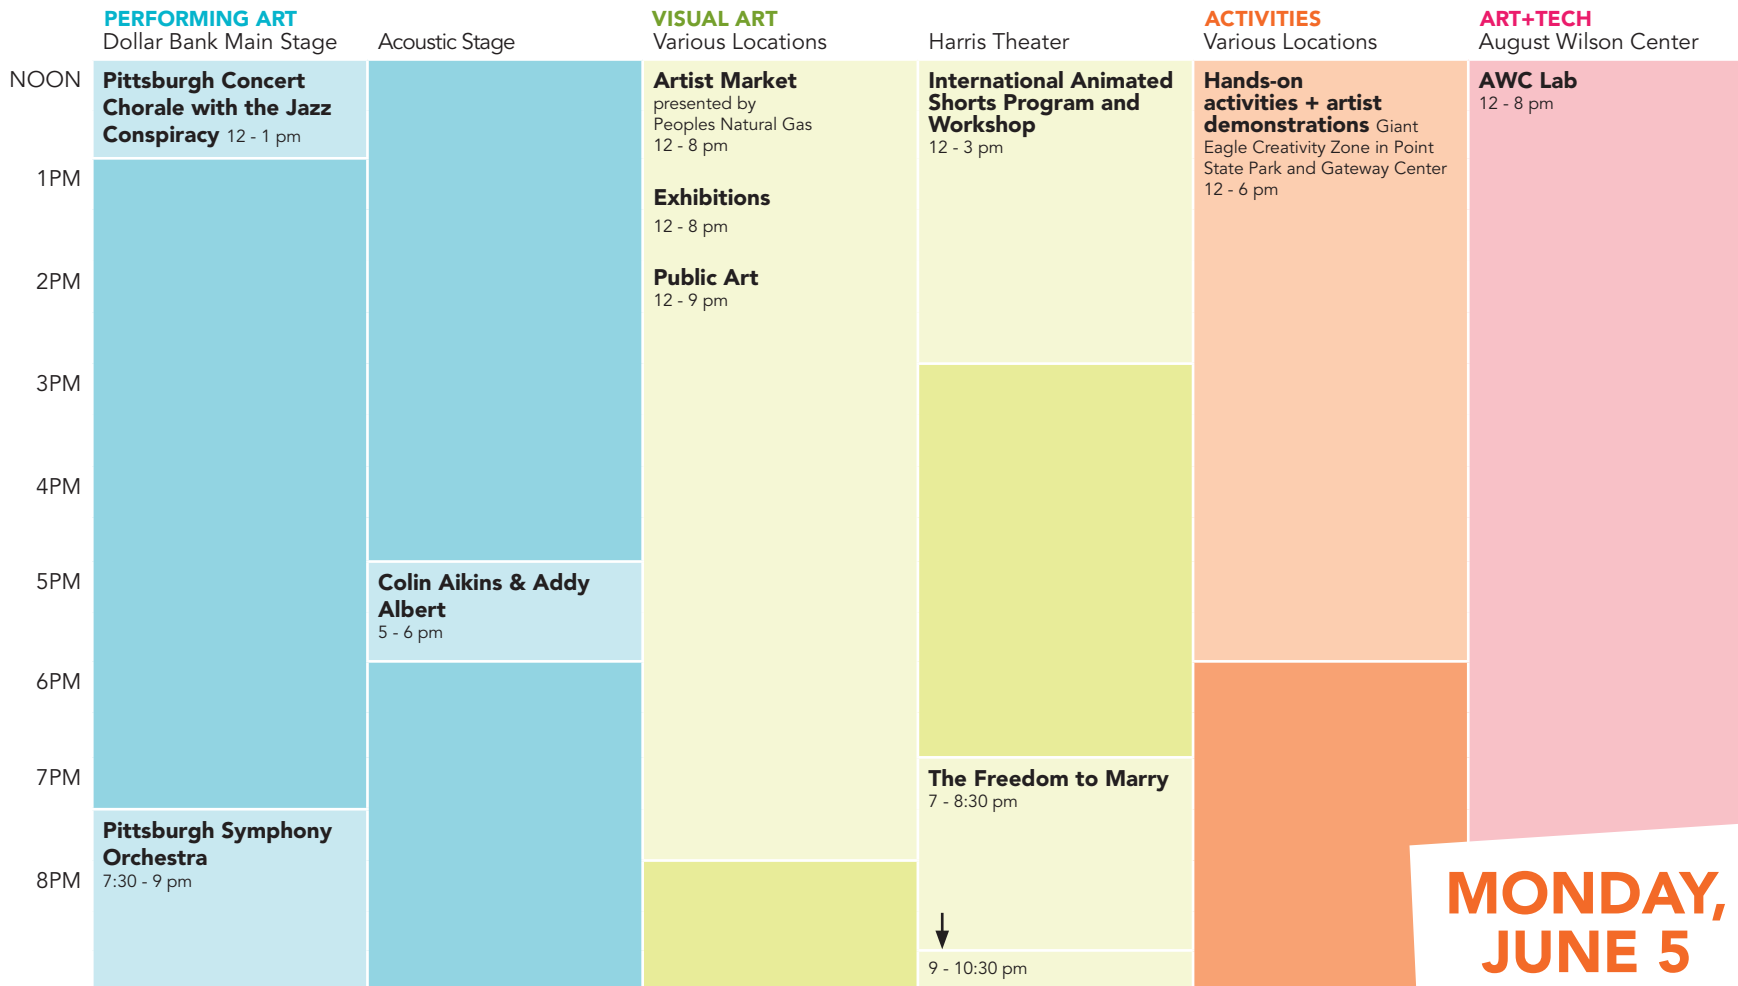

**MONDAY,
JUNE 5**